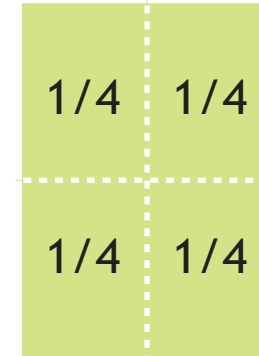

A4 sheet  
unfolded

Fits C4 envelope  
[324 x 229mm]

A4 sheet  
folded in half

Fits C5 envelope  
[162 x 229mm]

A4 sheet  
folded into thirds

Fits DL envelope  
[110 x 220mm]

A4 sheet  
folded into quarters

Fits C6 envelope  
[114 x 162mm]

## Envelope Sizes